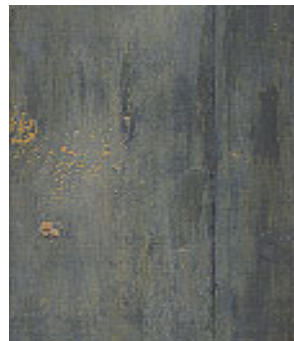

PATINA WASH ON CLASSIC EARTHTONES

Natural White with
Iron Patina Wash

Clay with
Iron Patina Wash

Mineral Green Patina
Wash on Clay

Sunflower with
Iron Patina Wash

Red Earth with
Iron Patina Wash

Apple Green with
Iron Patina Wash

Coconut Husk with
Iron Patina Wash

Lotus with
Iron Patina Wash

Cherokee Red with
Iron Patina Wash

Graywood with
Iron Patina Wash

Burnt Umber with
Iron Patina Wash

Red Oxide with Iron
Patina Wash

All representations of color samples have been reproduced from actual samples, however, we cannot guarantee that the color accuracy of the image on your monitor or print is within an acceptable range for all colors. Color Samples may be confirmed with an actual paint color sample from the customer's invoiced order selection for approval.